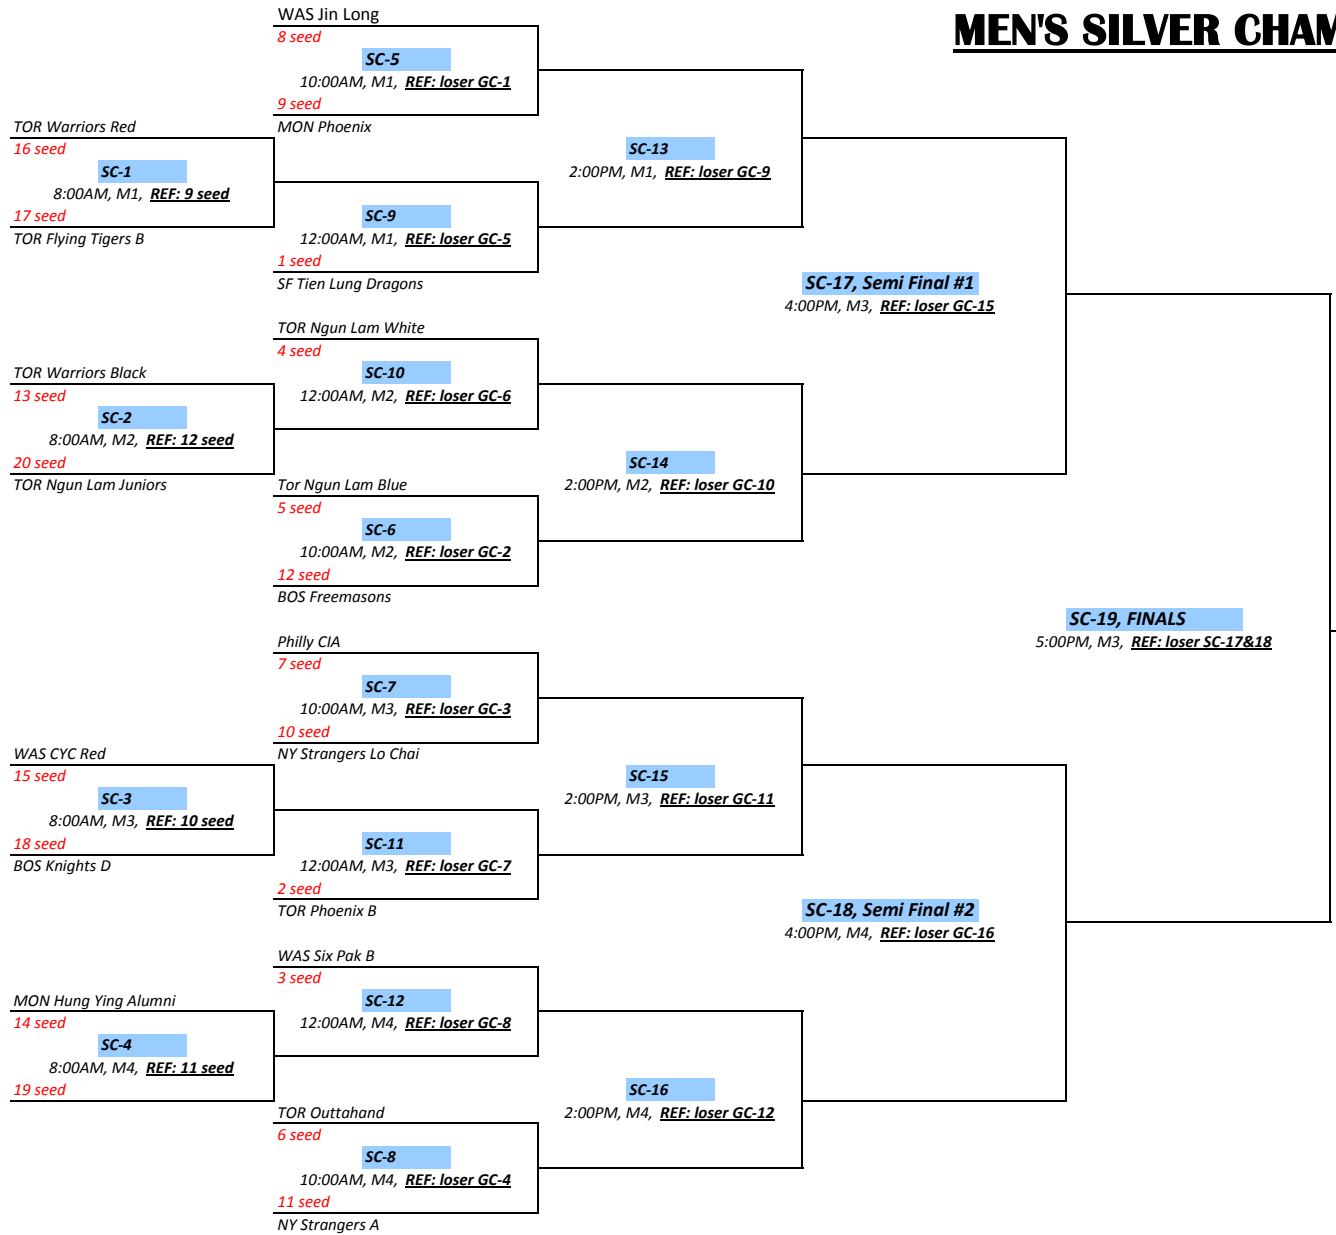

TEAMS SEEDING :

- 1
- 2
- 3
- 4
- 5
- 6
- 7
- 8
- 9
- 10
- 11
- 12
- 13
- 14
- 15
- 16
- 17
- 18
- 19
- 20

MEN'S SILVER CHAMPIONSHIP

**SILVER CHAMPION
68TH NACIVT**